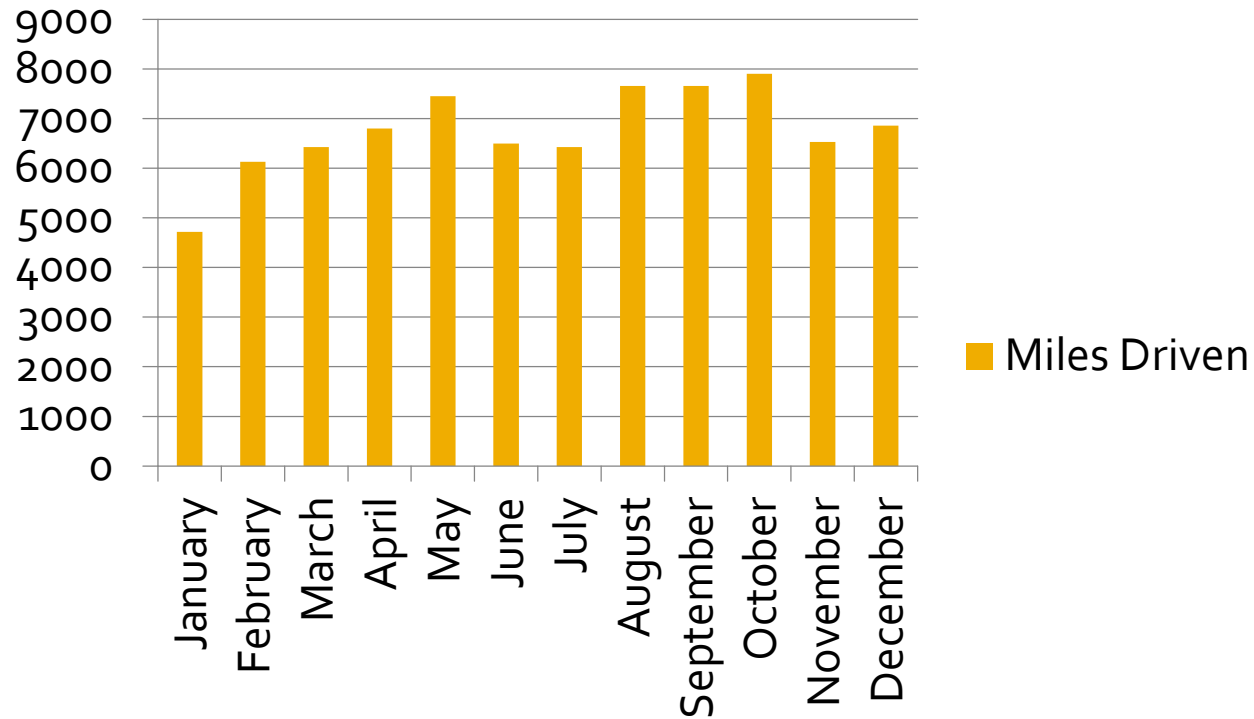

2014 FCAC Yearly Report

Calls For Service

Animal Intake 2013

Adopted Animals 2013

Euthanized Animals 2013

Citations 2013

Warnings 2013

Warnings

Vicious & Bite Reports 2013

Mileage 2013

Miles Driven

Visitors 2013

Fees Received

Fees Received