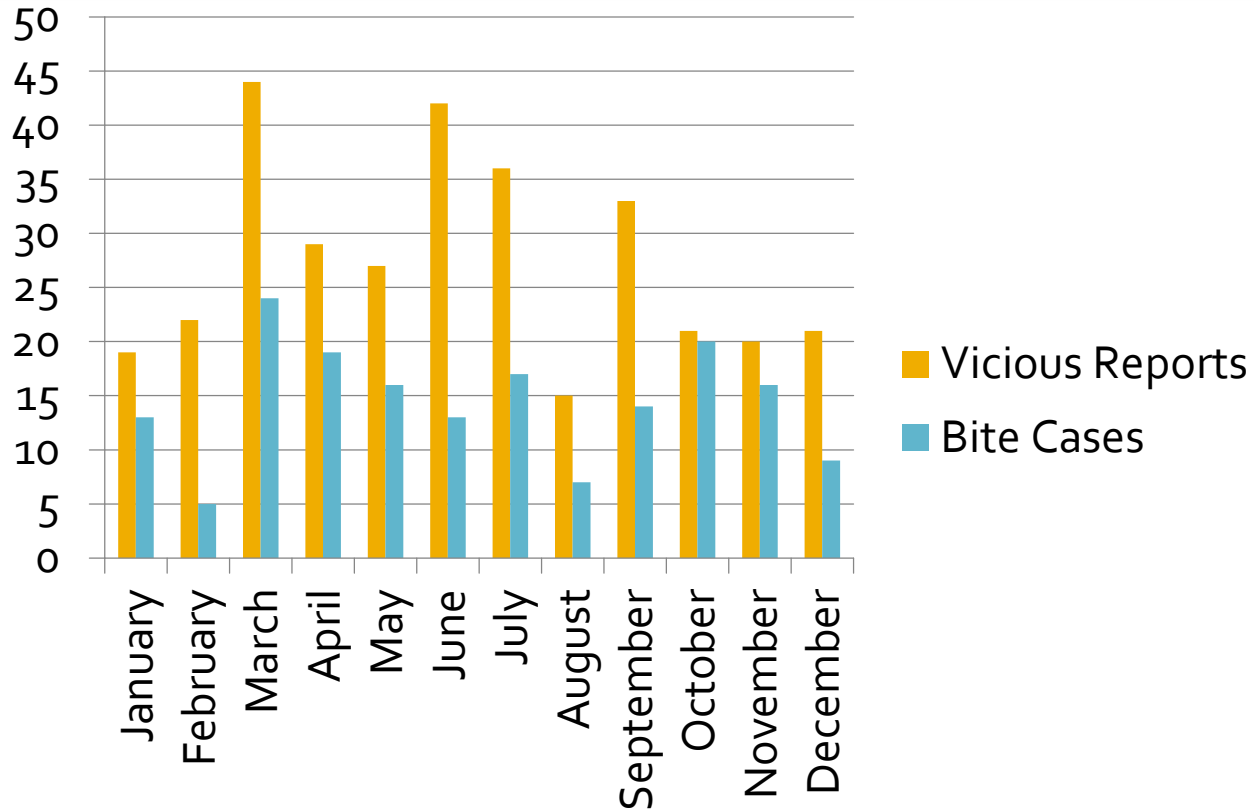

2014 FCAC Yearly Report

Calls For Service

Animal Intake 2013

Adopted Animals 2013

Euthanized Animals 2013

Citations 2013

Warnings 2013

Warnings

Vicious & Bite Reports 2013

Mileage 2013

Miles Driven

Visitors 2013

Fees Received

Fees Received