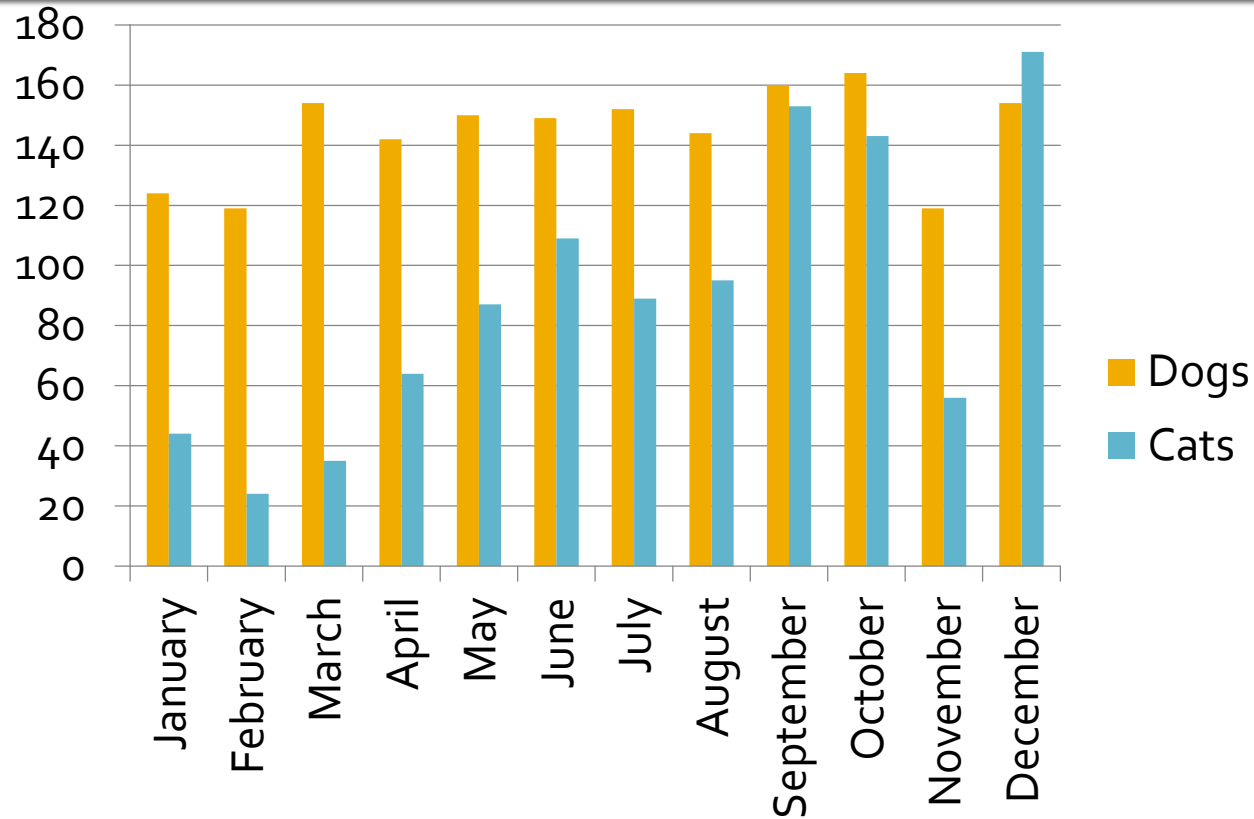

2014 FCAC Yearly Report

Calls For Service

Animal Intake 2013

Adopted Animals 2013

Euthanized Animals 2013

Citations 2013

Warnings 2013

Warnings

Vicious & Bite Reports 2013

Mileage 2013

Miles Driven

Visitors 2013

Fees Received

Fees Received