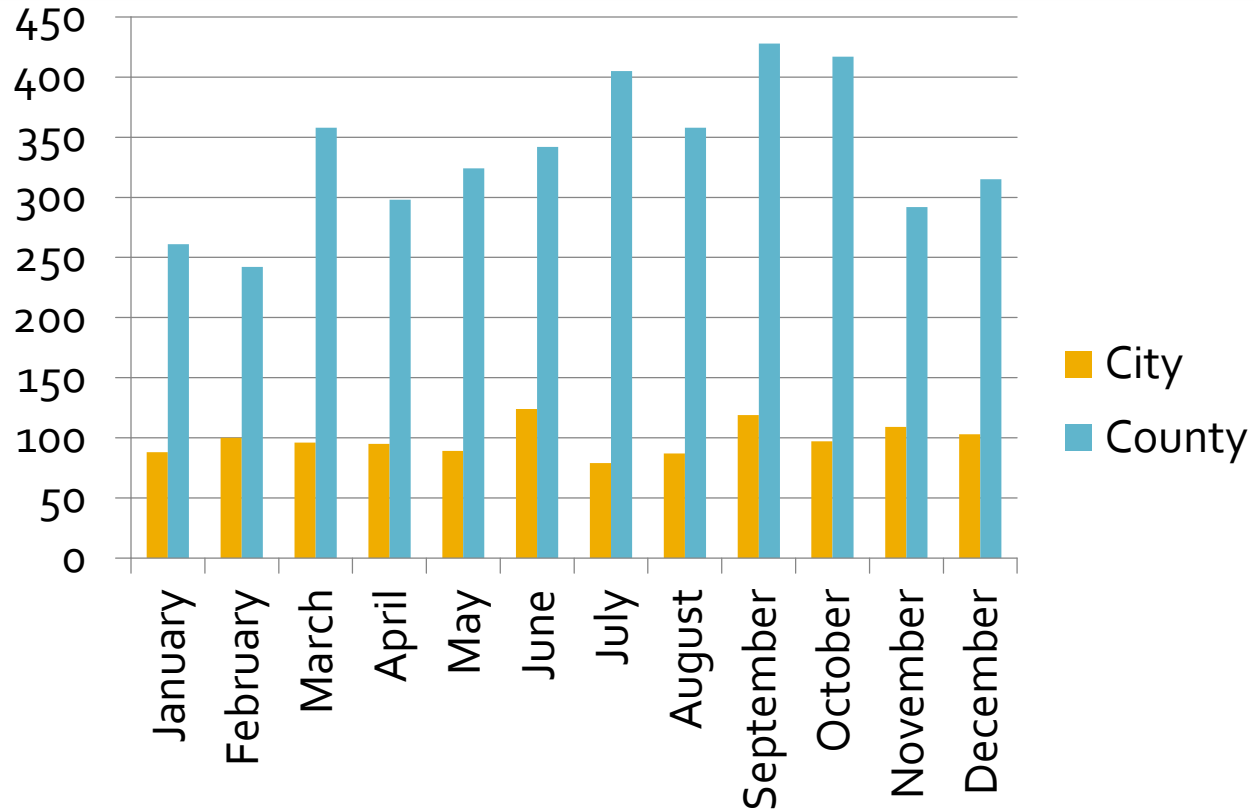

2014 FCAC Yearly Report

Calls For Service

Animal Intake 2013

Adopted Animals 2013

Euthanized Animals 2013

Citations 2013

Warnings 2013

Warnings

Vicious & Bite Reports 2013

Mileage 2013

Miles Driven

Visitors 2013

Fees Received

Fees Received