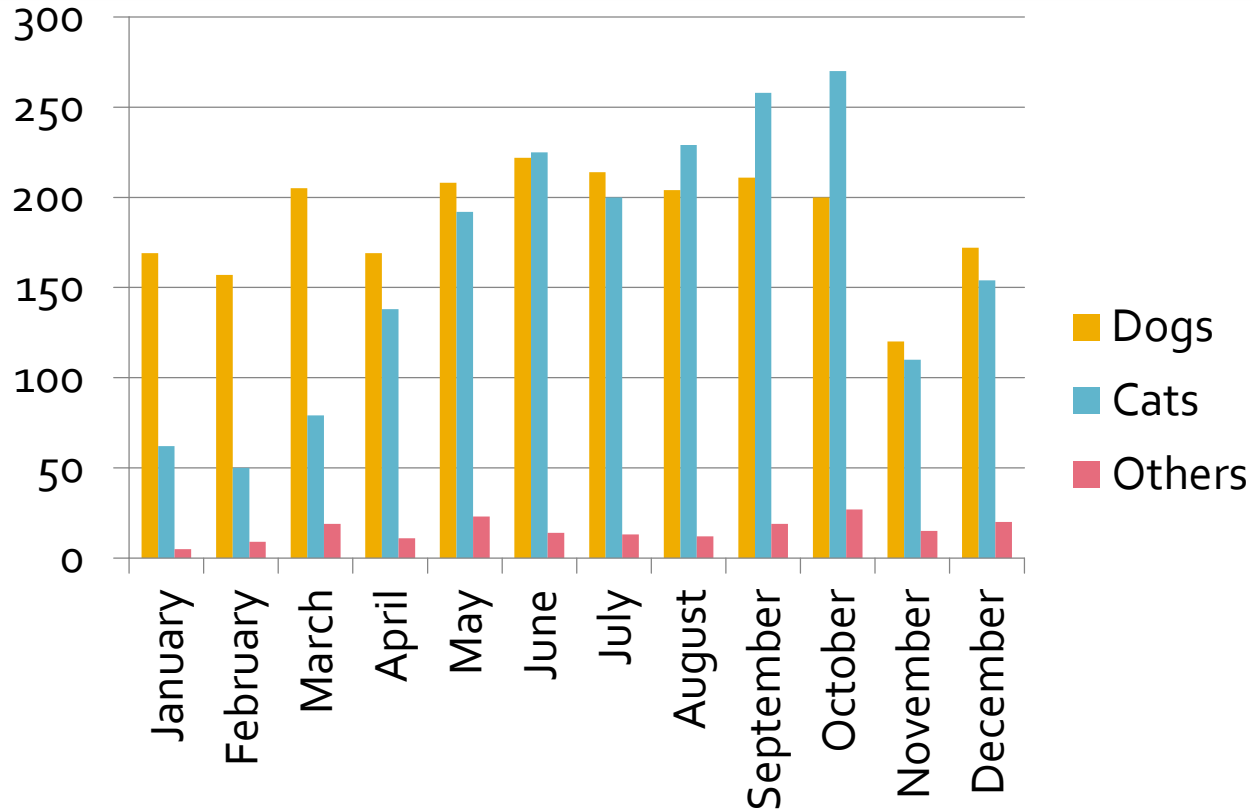

2014 FCAC Yearly Report

Calls For Service

Animal Intake 2013

Adopted Animals 2013

Euthanized Animals 2013

Citations 2013

Warnings 2013

Warnings

Vicious & Bite Reports 2013

Mileage 2013

Miles Driven

Visitors 2013

Fees Received

Fees Received