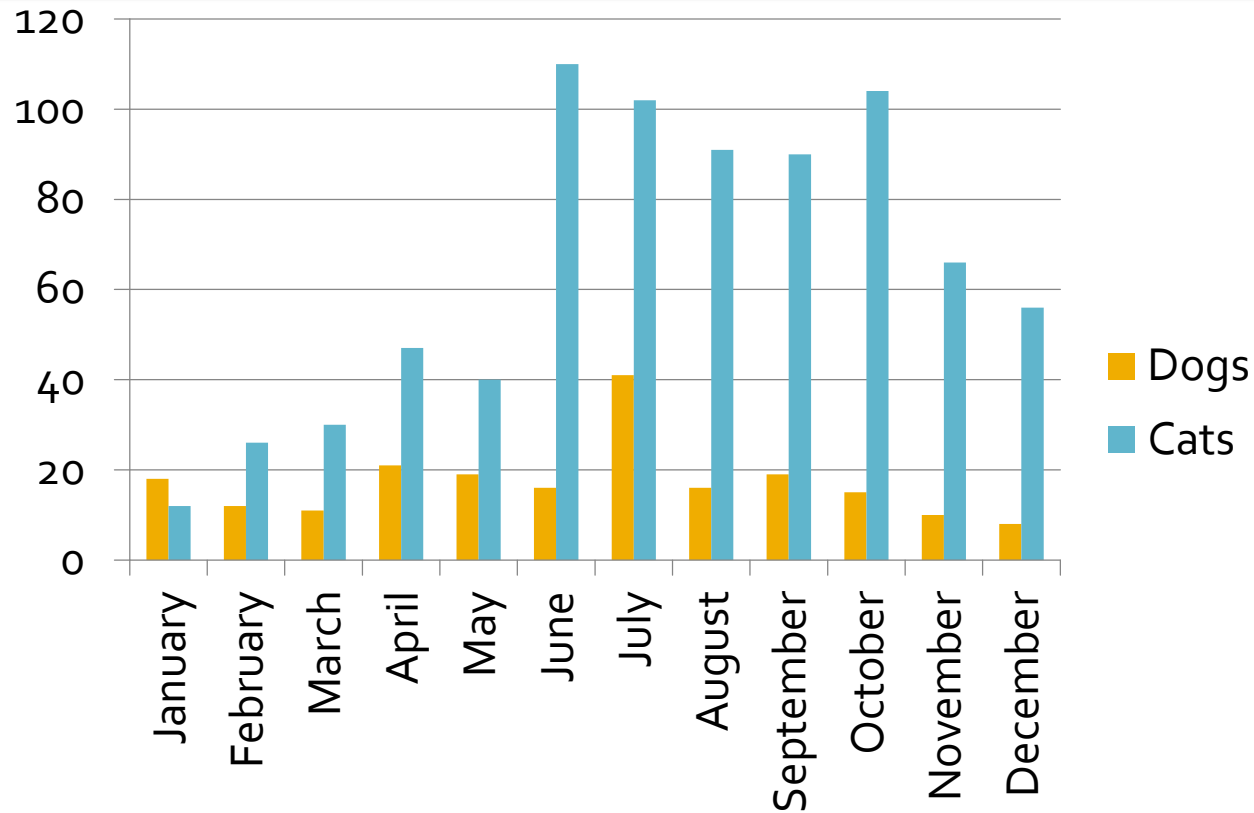

2014 FCAC Yearly Report

Calls For Service

Animal Intake 2013

Adopted Animals 2013

Euthanized Animals 2013

Citations 2013

Warnings 2013

Warnings

Vicious & Bite Reports 2013

Mileage 2013

Miles Driven

Visitors 2013

Fees Received

Fees Received