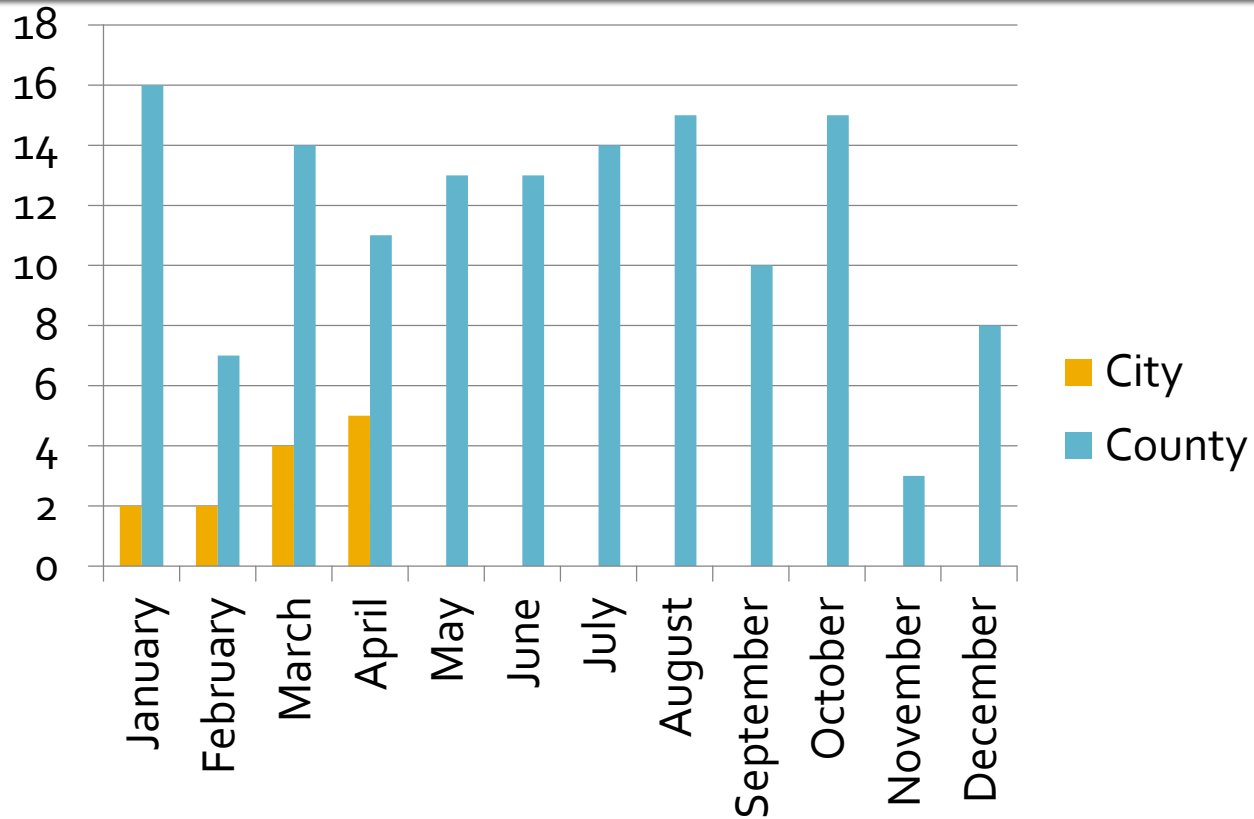

2014 FCAC Yearly Report

Calls For Service

Animal Intake 2013

Adopted Animals 2013

Euthanized Animals 2013

Citations 2013

Warnings 2013

Warnings

Vicious & Bite Reports 2013

Mileage 2013

Miles Driven

Visitors 2013

Fees Received

Fees Received