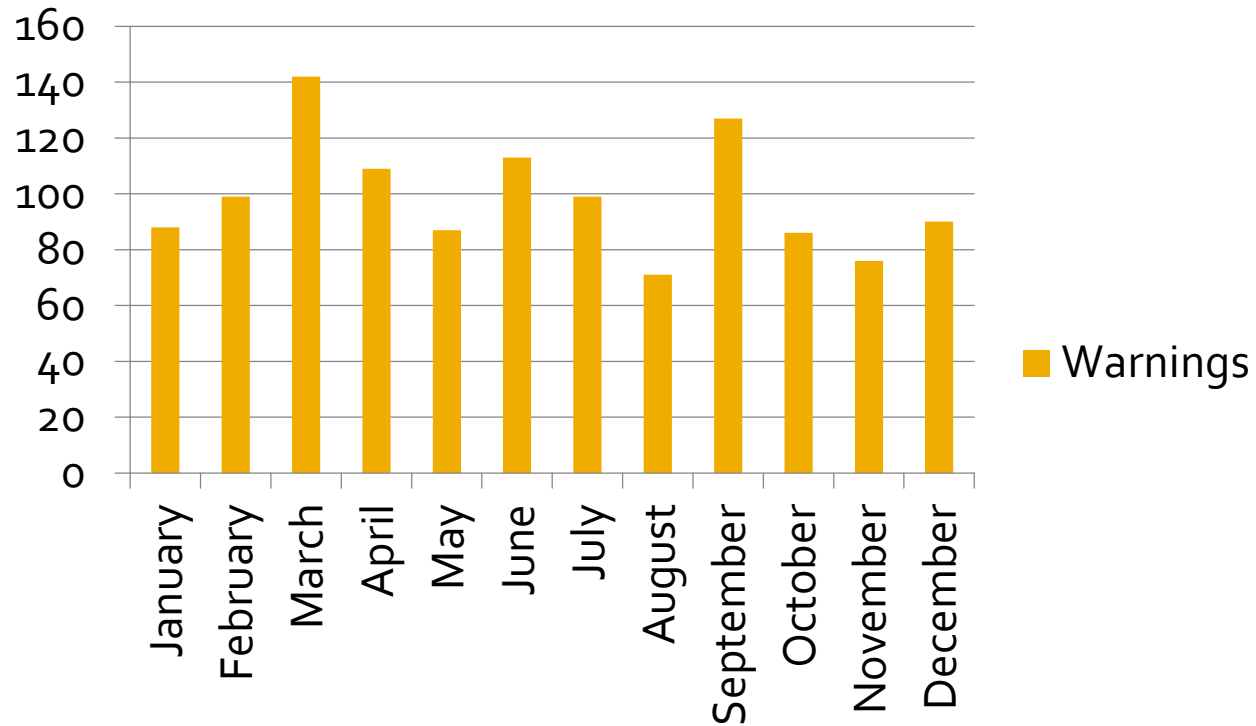

2014 FCAC Yearly Report

Calls For Service

Animal Intake 2013

Adopted Animals 2013

Euthanized Animals 2013

Citations 2013

Warnings 2013

Warnings

Vicious & Bite Reports 2013

Mileage 2013

Miles Driven

Visitors 2013

Fees Received

Fees Received