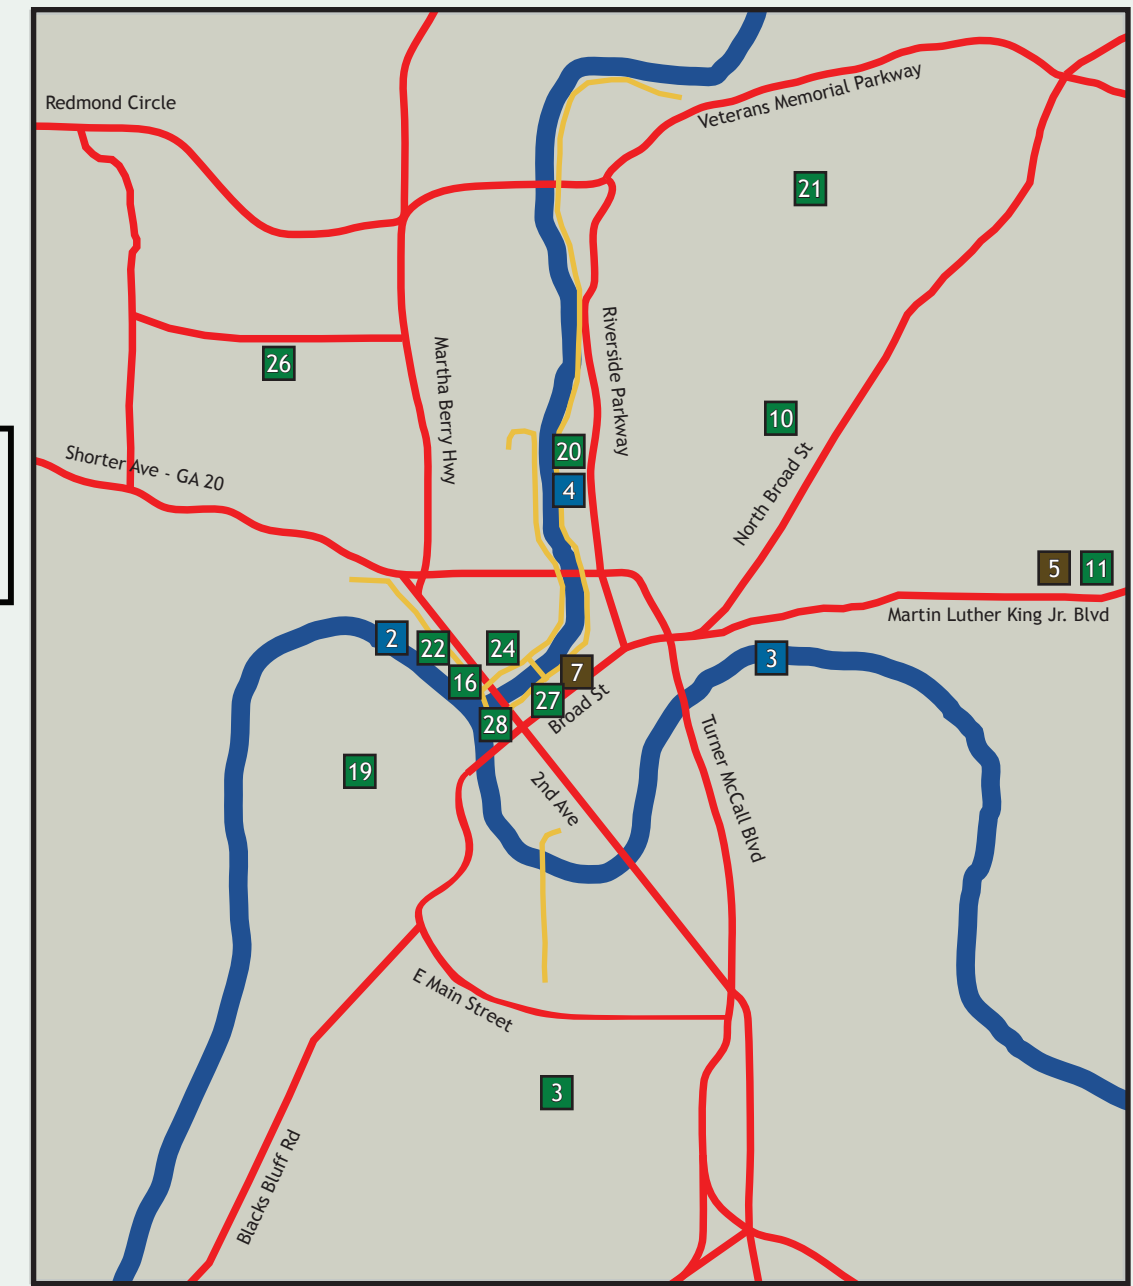

- 23** Rocky Mountain Recreation Area
4054 Big Texas Valley Road
[Icons: Picnic Area, Restrooms, Hiking/Walking Trails, Baseball/Softball Fields, Tennis Courts, Football/Soccer Fields, Interactive Fountain]
- 24** Rome-Floyd Tennis Center
300 West Third Street
[Icons: Picnic Area, Restrooms, Hiking/Walking Trails, Baseball/Softball Fields, Tennis Courts, Football/Soccer Fields, Interactive Fountain]
- 25** Shannon Park & Williams Center
40 Minshew Road
[Icons: Picnic Area, Restrooms, Hiking/Walking Trails, Baseball/Softball Fields, Tennis Courts, Football/Soccer Fields, Interactive Fountain]
- 26** Tolbert Park
Charlton Street
[Icons: Picnic Area, Restrooms, Hiking/Walking Trails, Baseball/Softball Fields, Tennis Courts, Football/Soccer Fields, Interactive Fountain]
- 27** Town Green
300 West First Street
[Icons: Picnic Area, Restrooms, Hiking/Walking Trails, Baseball/Softball Fields, Tennis Courts, Football/Soccer Fields, Interactive Fountain]
- 28** Unity Point Park
At Bridgepoint Plaza
[Icons: Picnic Area, Restrooms, Hiking/Walking Trails, Baseball/Softball Fields, Tennis Courts, Football/Soccer Fields, Interactive Fountain]
- 29** Wolfe Park & Gilbreath Center
106 Park Ave., Lindale
[Icons: Picnic Area, Restrooms, Hiking/Walking Trails, Baseball/Softball Fields, Tennis Courts, Football/Soccer Fields, Interactive Fountain]