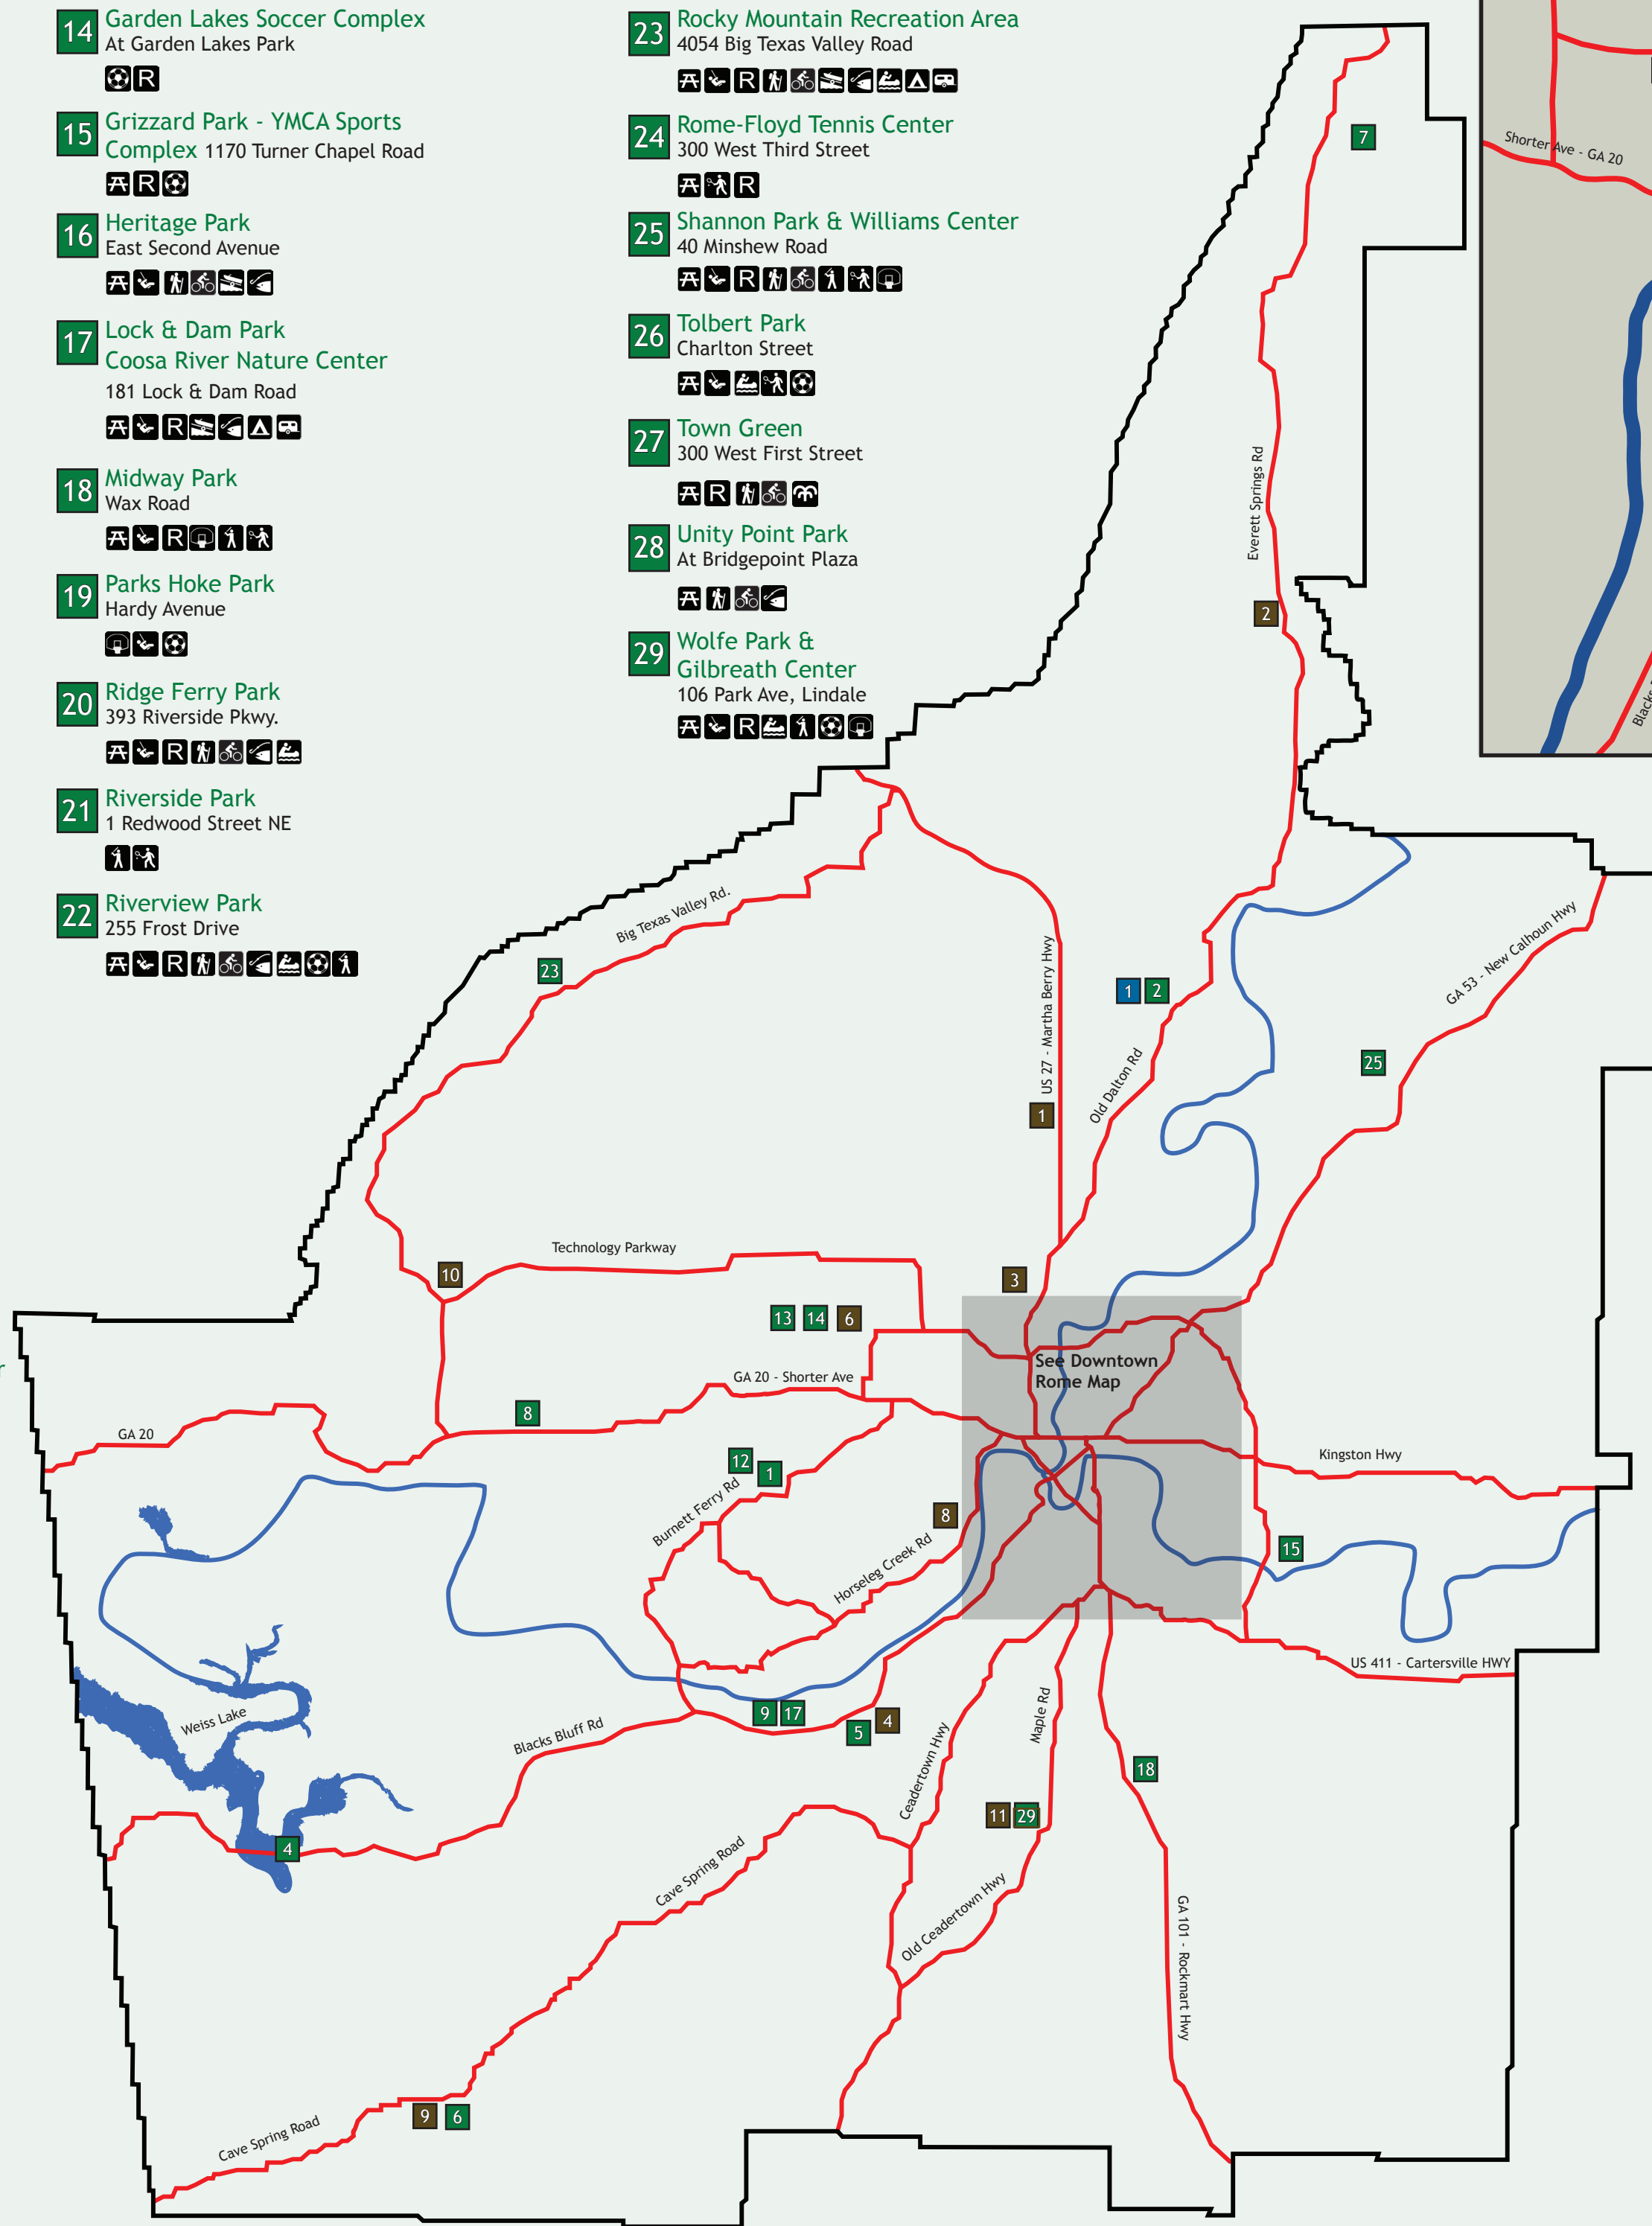

- 23** Rocky Mountain Recreation Area
4054 Big Texas Valley Road
[Icons: Picnic Area, Restrooms, Hiking/Walking Trails, Baseball/Softball Fields, Tennis Courts, Football/Soccer Fields, Interactive Fountain]
- 24** Rome-Floyd Tennis Center
300 West Third Street
[Icons: Picnic Area, Restrooms, Hiking/Walking Trails, Baseball/Softball Fields, Tennis Courts, Football/Soccer Fields, Interactive Fountain]
- 25** Shannon Park & Williams Center
40 Minshew Road
[Icons: Picnic Area, Restrooms, Hiking/Walking Trails, Baseball/Softball Fields, Tennis Courts, Football/Soccer Fields, Interactive Fountain]
- 26** Tolbert Park
Charlton Street
[Icons: Picnic Area, Restrooms, Hiking/Walking Trails, Baseball/Softball Fields, Tennis Courts, Football/Soccer Fields, Interactive Fountain]
- 27** Town Green
300 West First Street
[Icons: Picnic Area, Restrooms, Hiking/Walking Trails, Baseball/Softball Fields, Tennis Courts, Football/Soccer Fields, Interactive Fountain]
- 28** Unity Point Park
At Bridgepoint Plaza
[Icons: Picnic Area, Restrooms, Hiking/Walking Trails, Baseball/Softball Fields, Tennis Courts, Football/Soccer Fields, Interactive Fountain]
- 29** Wolfe Park & Gilbreath Center
106 Park Ave., Lindale
[Icons: Picnic Area, Restrooms, Hiking/Walking Trails, Baseball/Softball Fields, Tennis Courts, Football/Soccer Fields, Interactive Fountain]